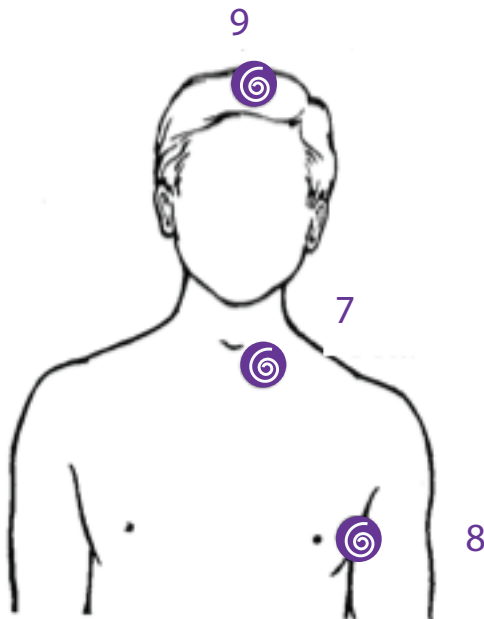

# Gretchen Driscoll

Success Coach and EFT Tapping Specialist

1. Karate Chop
2. EB = Eyebrow
3. SE = Side of Eye
4. UE = Under Eye
5. UN = Under Nose
6. UC = Under Chin
7. CB = Collar Bone
8. UB = Under Arm
9. Crown