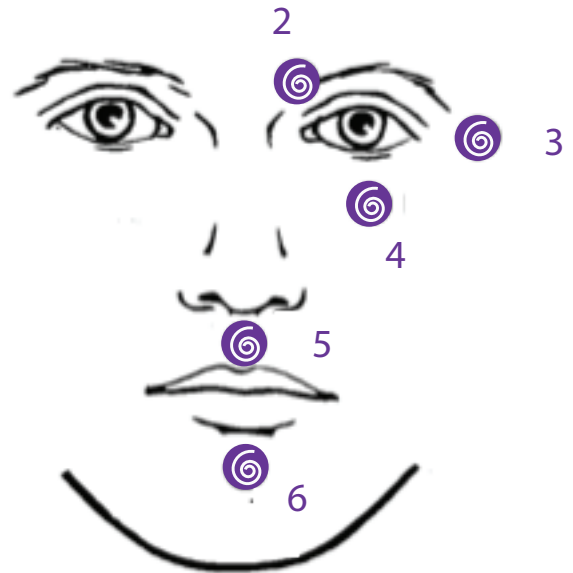

# Gretchen Driscoll

Success Coach and EFT Tapping Specialist

1. Karate Chop
2. EB = Eyebrow
3. SE = Side of Eye
4. UE = Under Eye
5. UN = Under Nose
6. UC = Under Chin
7. CB = Collar Bone
8. UB = Under Arm
9. Crown